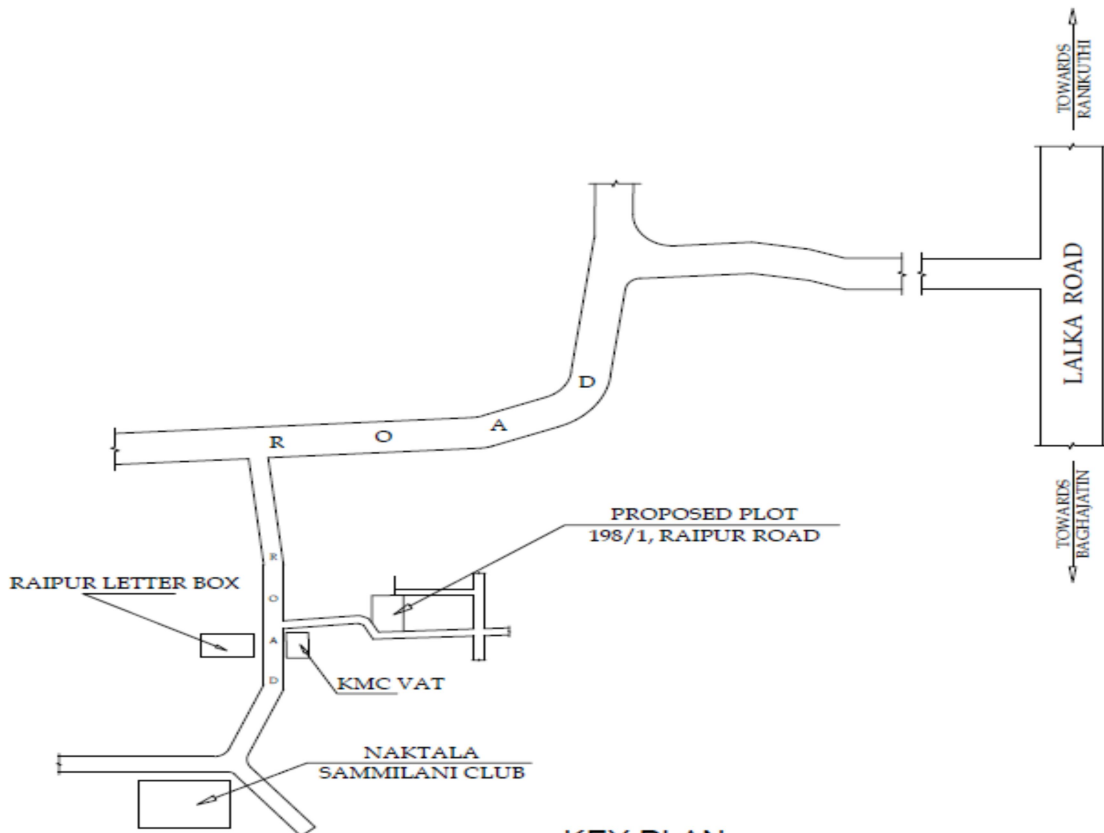

M/S. PUNA ROY LABOUR CONTRACTOR

1/245, NAKTALA ROAD
KOLKATA - 700047

Location Map with Latitude and Longitude for the Project named **SONU HORIZONS** at Premises No. 198/1, Raipur Road, under the K.M.C. Ward No. 99, Borough No. X, P.S -Netaji Nagar, Kolkata - 700047, WB, India:

Latitude	Longitude
22°-28'-47" (NORTH)	88°-22'-01" (EAST)

SITE PLAN
SCALE=1:600

KEY PLAN
SCALE=1:4000

Puna Roy Labour Contractor
[Signature]
Proprietor