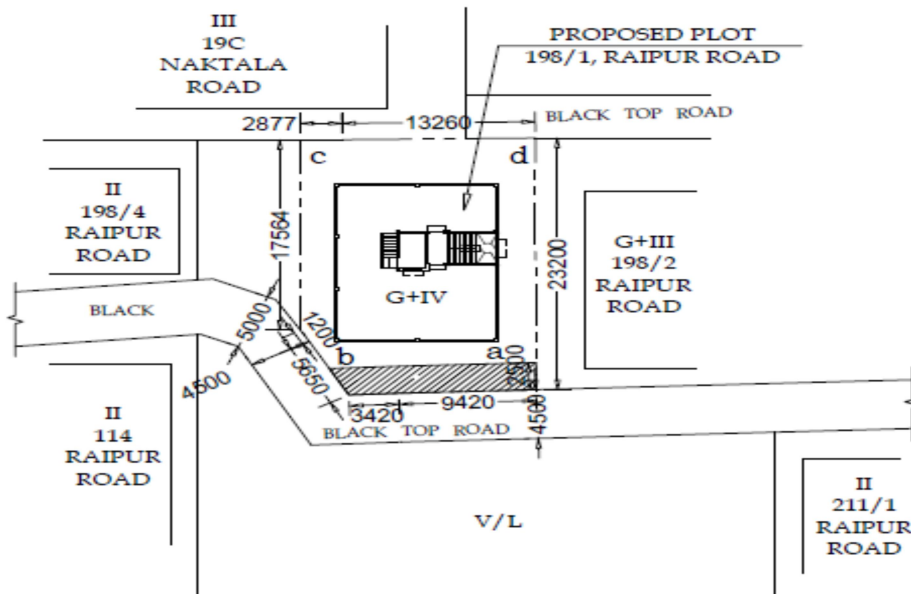

M/S. PUNA ROY LABOUR CONTRACTOR

1/245, NAKTALA ROAD
KOLKATA - 700047

Location Map with Latitude and Longitude for the Project named **SONU HORIZONS** at Premises No. 198/1, Raipur Road, under the K.M.C. Ward No. 99, Borough No. X, P.S -Netaji Nagar, Kolkata - 700047, WB, India:

Latitude	Longitude
22°-28'-47" (NORTH)	88°-22'-01" (EAST)

SITE PLAN
SCALE=1:600

KEY PLAN
SCALE=1:4000

Puna Roy Labour Contractor
[Signature]
Proprietor